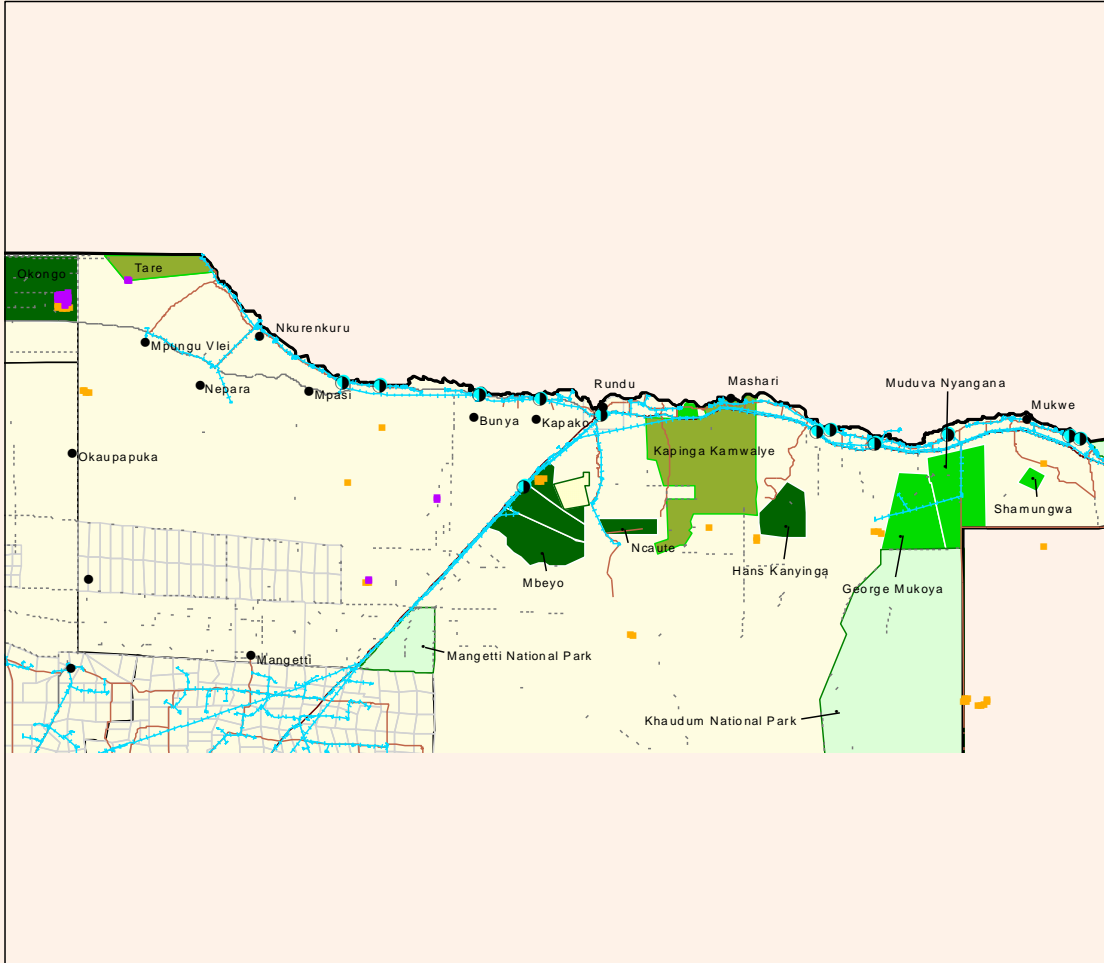

### Active fire detail view A.

0 7 14 21 Kilometers

### Overview

Mapped from data received on the AMESD system at the National Remote Sensing Centre.  
 AMESD (African Monitoring of the Environment for Sustainable Development) is funded by the European Union.  
 The contents of this newsletter is the sole responsibility of the NRSC and can under no circumstances be regarded as reflecting the position of the European Union.  
 Enquiries and comments: P.M Shikongo, National Remote Sensing Centre, Directorate of Forestry, MAWF.  
 chicco.paulus@gmail.com

# Active fire detail view B

0 7 14 21 Kilometers

# Active fire detail view C

0 7 14 21 Kilometers