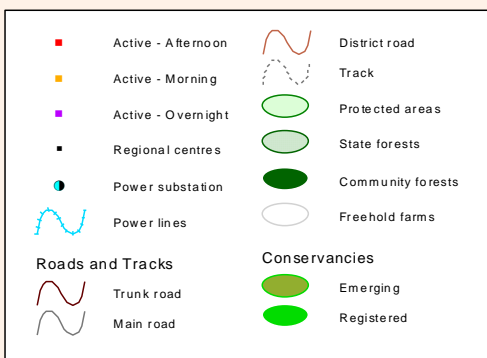

0 7 14 21 Kilometers