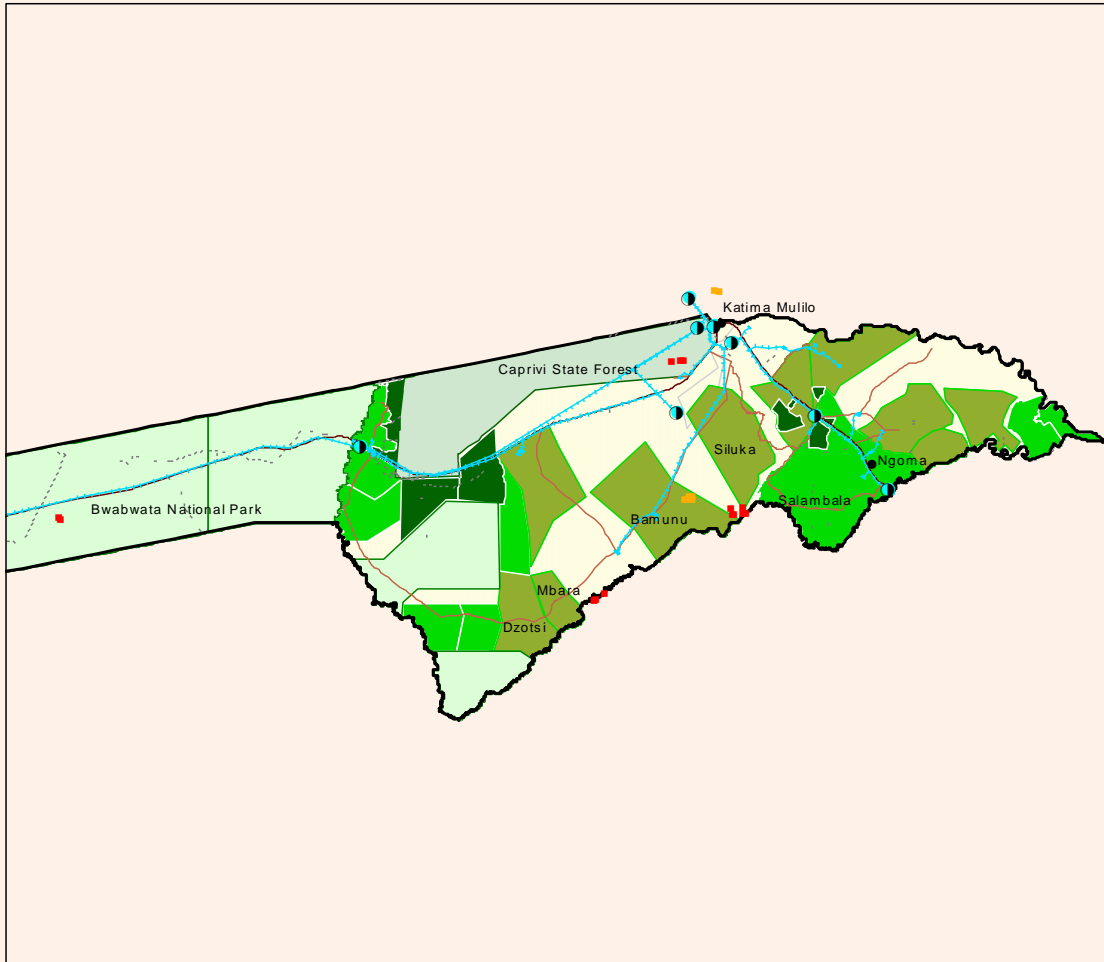

\* MODIS = Moderate Resolution Imaging Spectroradiometer, flown on NASA's Aqua and Terra satellites

### Active fire detail view A.

0 7 14 21 Kilometers

# Active fire detail view B

0 7 14 21 Kilometers

# Active fire detail view C

0 7 14 21 Kilometers