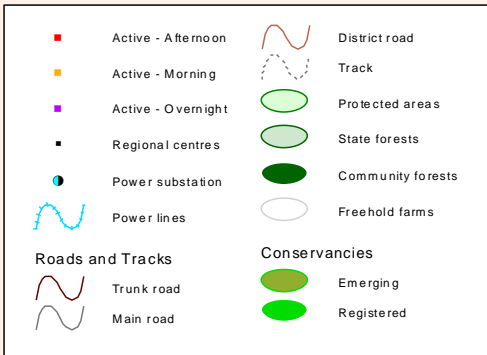

0 7 14 21 Kilometers