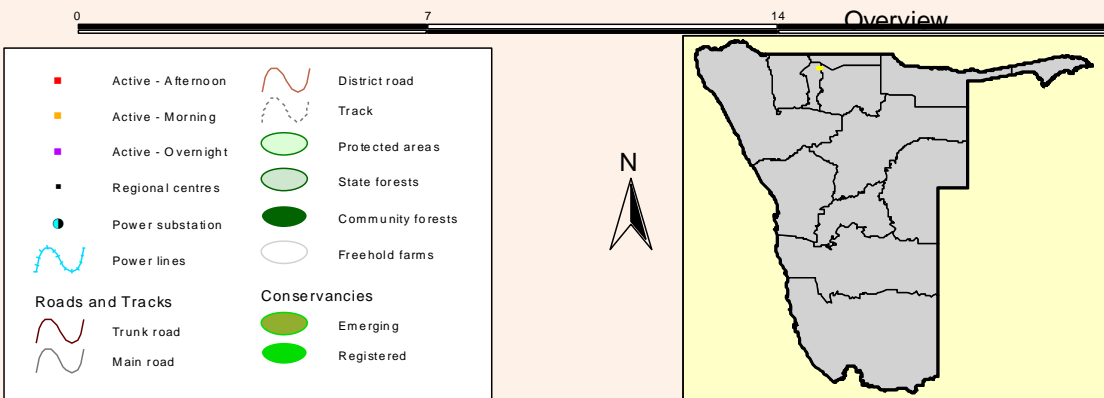

Active fire detail view D

Mapped from data received on the AMESD system at the National Remote Sensing Centre.
AMESD (African Monitoring of the Environment for Sustainable Development) is funded by the European Union.
The contents of this newsletter is the sole responsibility of the NRSC and can under no circumstances be regarded as reflecting the position of the European Union.
Enquiries and comments: P.M Shikongo, National Remote Sensing Centre, Directorate of Forestry, MAWF.
chicco.paulus@gmail.com